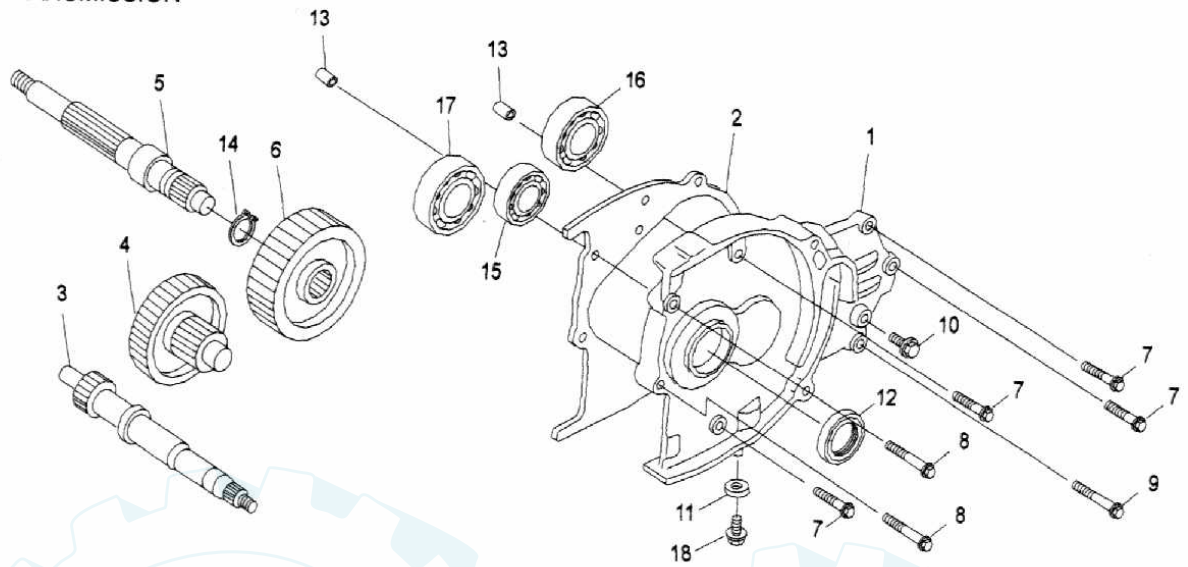

Shining 125
Art. Nr.: 99388

Getriebe

(14) TRANSMISSION

ITEM	PARTS NUMBER	PARTS NAME	QTY	PRICE/@	NOTE
17	P96100-62040	Bearing	1	1.34	6204
18	P95801-08015	Bolt,Flange	1		M8*15