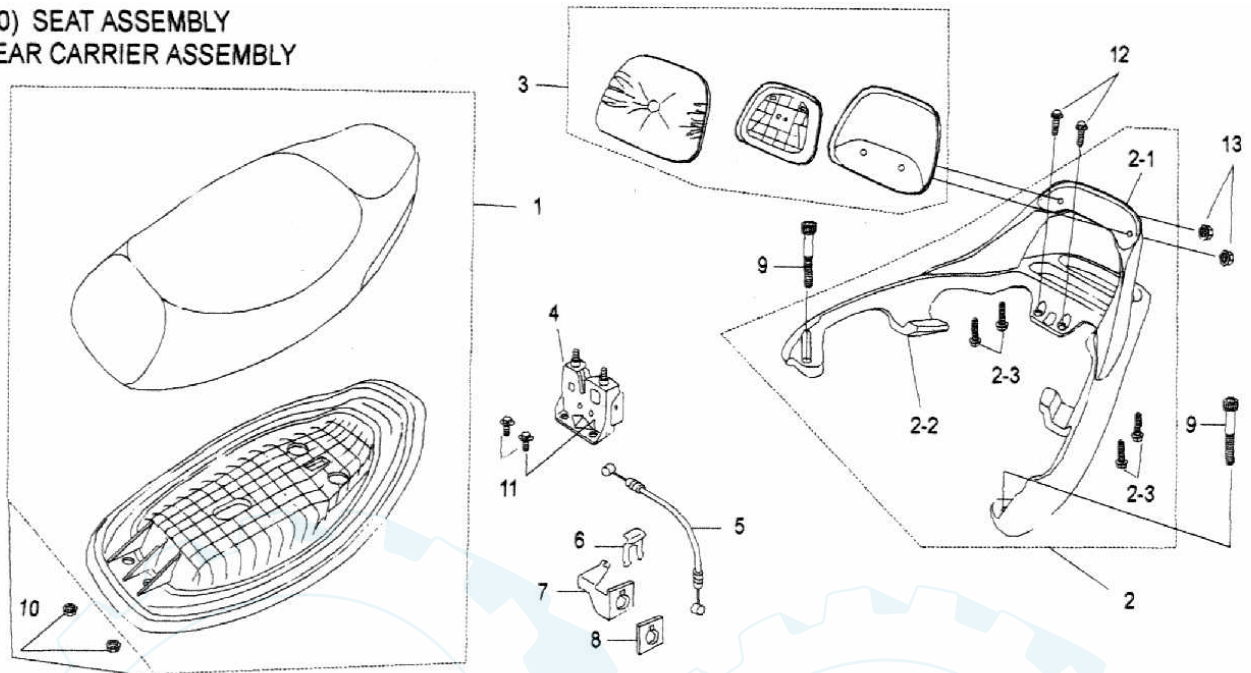

Shining 125  
Art. Nr.: 99388

Sitzbank

Blatt 1 von 1

(30) SEAT ASSEMBLY  
REAR CARRIER ASSEMBLY

ITEM	PARTS NUMBER	PARTS NAME	QTY	PRICE/@	NOTE
1	54730-SN-0000	Seat Assy	1	14.74	
2	45010-SN-0000	Carrier, Rear	1	16.87	
2-1	45020-SN-0000	Grab Rail	(1)		
2-2	45030-SN-0000	Rail, RR Carrier	(1)		
2-3	P96001-06020	Bolt, Flange	(4)		M6*20
3	54735-SN-0000	Backrest	1	3.13	
4	82001-SN-0000	Catcher Comp, Seat	1	1.4	
5	82004-SN-0000	Cable, Seat Lock	1	0.43	
6	82005-SN-0000	Spring, Key Setting	1	0.17	
7	82006-SN-0000	Stay, Seat Lock Cable	1	0.18	
8	82007-SN-0000	Anchor, Seat Lock	1	0.043	
9	P90001-08030	Bolt	2		M8*30
10	P94050-06000	Nut	(2)		M6
11	P96001-06012	Bolt, Flange	2		M6*12
12	P96001-06020	Bolt, Flange	2		M6*20
13	P90303-06000	Nut,Cap	2		M6