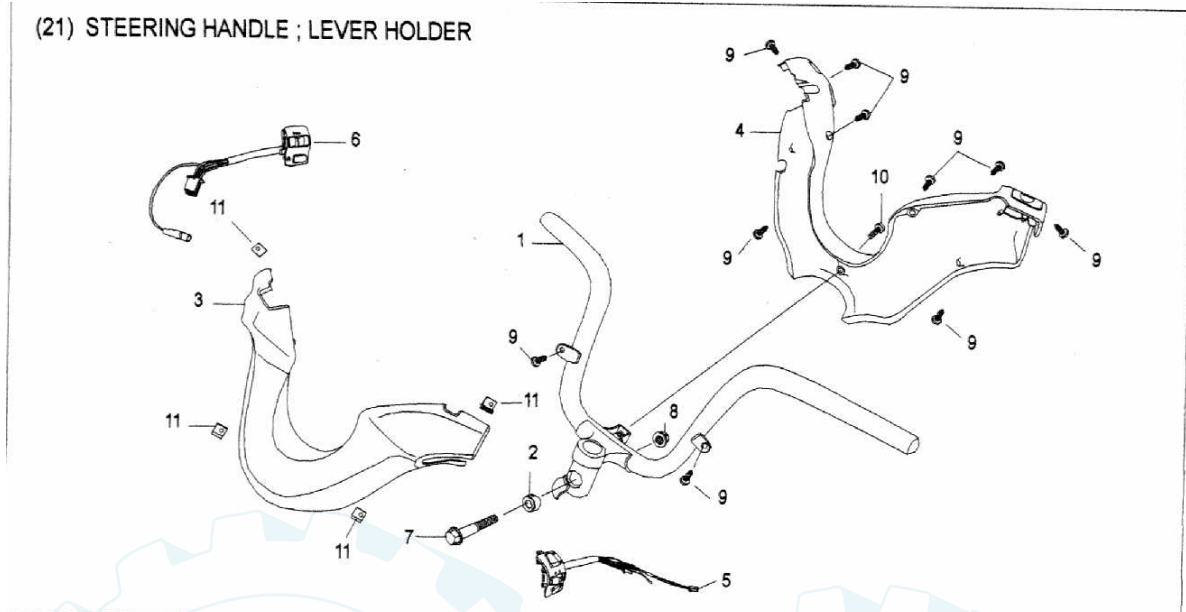

Shining 125
Art. Nr.: 99388

Lenker

Blatt 1 von 2

ITEM	PARTS NUMBER	PARTS NAME	Q'TY	PRICE/@	NOTE
1	46110-SN-0000	Handle Comp	1	4.03	
2	46111-SN-0000	Collar, Handle Setting	1	0.16	
3	66143-SN-0000	Front Cover, Handle	1	1.82	
4	66145-SN-0000	Rear Cover, Handle	1	1.21	
5	82910-SN-0000	Switch Holder Assy L	1	4.25	
6	82920-SN-0000	Switch Holder Assy R	1	3.12	
7	P95801-10055	Bolt, Flange	1		M10*55
8	P90309-10000	Nut, Seft-Locking	1		M10
9	P93903-05015	Screw,Tapping	10		M5*15
10	P90005-06015	Screw,Pan Head	1		M6*15
11	P95010-05000	Nut, Clamp	4		M5