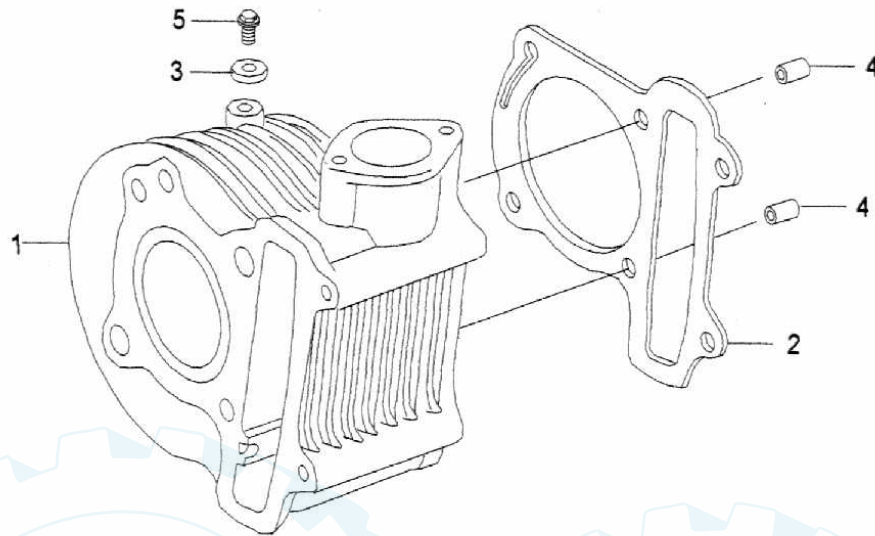

Shining 125
Art. Nr.: 99388

Zylinder

Blatt 1 von 1

(6) CYLINDER

ITEM	PARTS NUMBER	PARTS NAME	QTY	PRICE/@	NOTE
1	12100-SN-0000	Cylinder Comp	1	10.18	125CC
	12100-SN5-0000	Cylinder Comp	1	10.8	150CC
2	12191-SN-0000	Gasket, Cylinder	1	0.13	125CC
	12191-SN5-0000	Gasket, Cylinder	1	0.13	150CC
3	P90461-06500	Washer, Sealing	1	0.03	M6.5
4	P94301-10016	Pin, Dowel	2	0.08	M10*16
5	P96001-06012	Bolt, Flange	1		M6*12