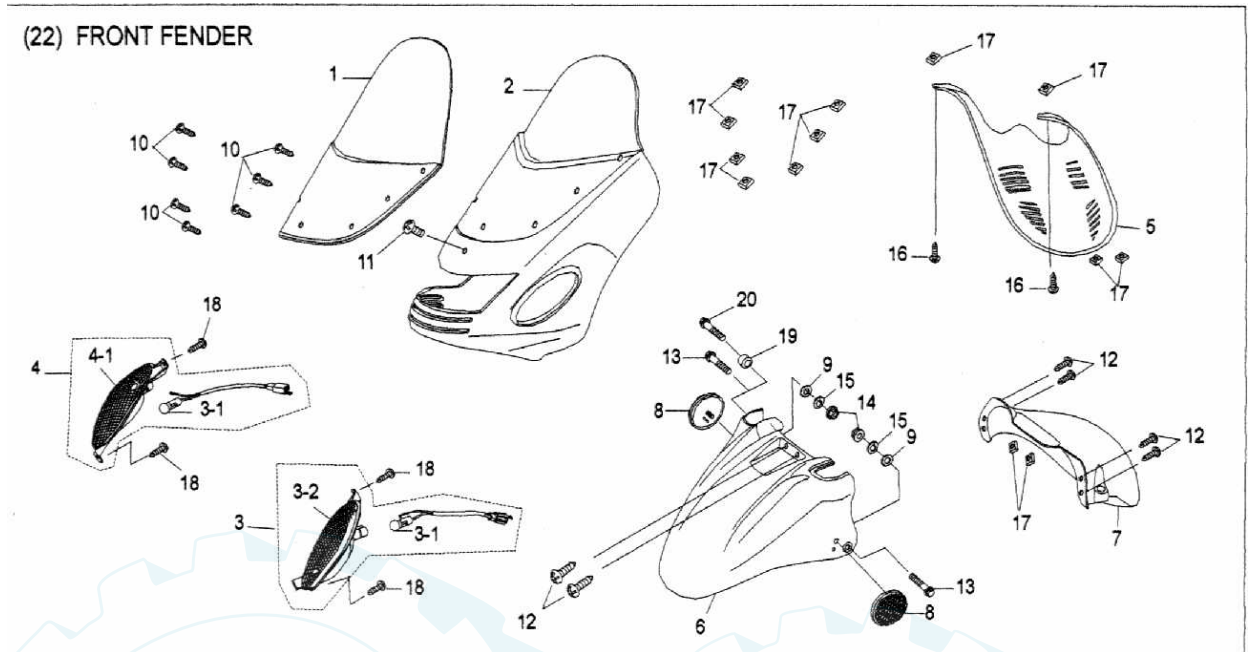

Shining 125
Art. Nr.: 99388

Verkleidung vorne

Blatt 1 von 2

ITEM	PARTS NUMBER	PARTS NAME	Q'TY	PRICE/@	NOTE
1	62150-SN-0000	Windshield	1	4.33	
2	62151-SN-0000	Fender, Front	1	12.26	
3	45191-SN-0000	Fr. L. Flasher Lamp	1	1.95	
3-1	45192-SN-0000	Lamp	(2)	0.65	12VX10W
3-2	45191-SN-0100	Lens,Fr. L. Flasher Lamp	(1)	0.52	
4	45194-SN-0000	Fr. R. Flasher Lamp	1	1.95	
4-1	45194-SN-0100	Lens,Fr. R. Flasher Lamp	(1)	0.52	
5	62181-SN-0000	Front Guider	1	1.55	
6	61551-SN-0000	Front Fender(A)	1	2.86	
7	61552-SN-0000	Front Fender(B)	1	2.82	
8	61732-SN-0000	Reflector (Yellow),Side	2	0.48	
9	P90448-61918	Washer, Plate	2		6*11.5*1.8
10	P93901-05025	Screw, Tapping (Aluminum)	7		M5*25
11	P90007-06020	Screw, Pan Head	1		M6*20
12	P93902-05020	Nut, Clamp	6		M5*20
13	P96001-06012	Bolt,Flange	2		M6*12