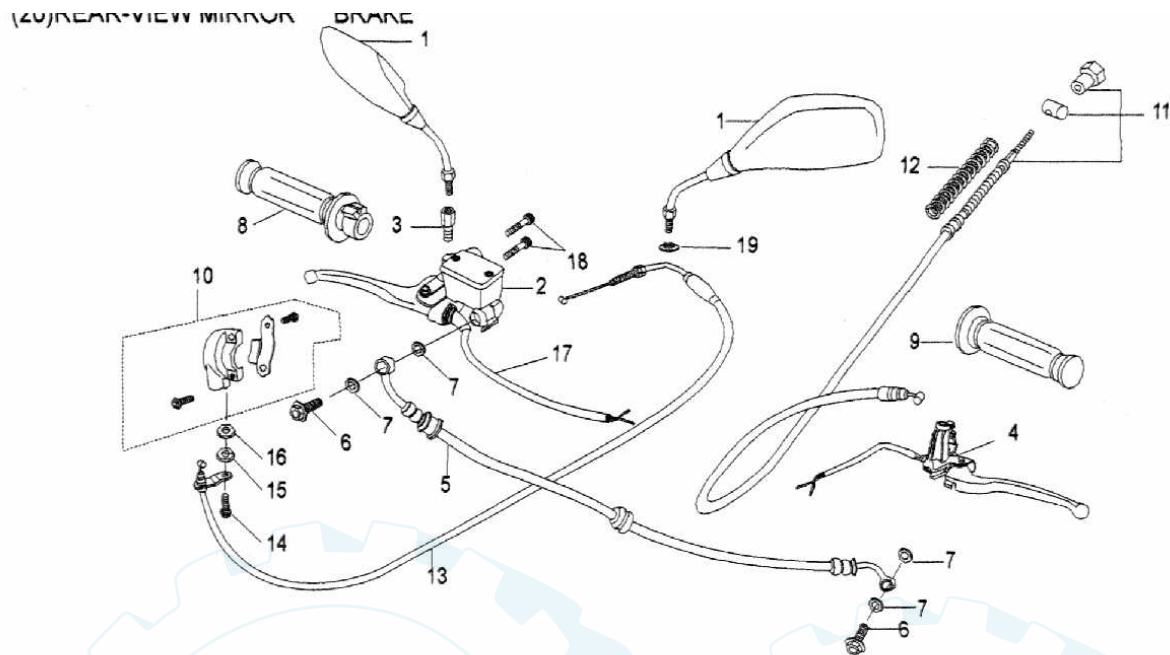

Shining 125
Art. Nr.: 99388

Spiegel und Bowdenzüge

Blatt 1 von 2

ITEM	PARTS NUMBER	PARTS NAME	Q'TY	PRICE/@	NOTE
1	66280-SN-0000	Rear View Mirror Assy	1	4.81	
2	58700-SN-0000	Master Cylinder Assy	1	15.26	
3	66281-SN-0000	Collar, Rear View Mirror	1	0.43	M10*1.25
4	82913-SN-0000	Steering Handle Lever Assy L.	1	3.86	
5	90401-SN-0000	Cable, Brake	1	11.0	95CM
6	90402-SN-0000	Screw ,Union	2	0.22	10*22*1.25
7	P90462-10151	Washer, Plate	4	0.065	10*15*1.5
8	86240-125-0000	Grip Assy (Right)	1	0.74	
9	86241-125-0000	Grip Assy (Left)	1	0.56	
10	82921-SN-0000	Throttle Housing Assy	1	1.3	
11	56351-SN-0000	Cable, Rear Brake	1	1.6	190CM
12	55452-SN-0000	Spring, Compression	1	0.22	M10*12.5*115
13	52620-SN-0000	Cable Assy	1	1.73	175.5CM
14	P90006-05012	Bolt, Flange	1		M5*12