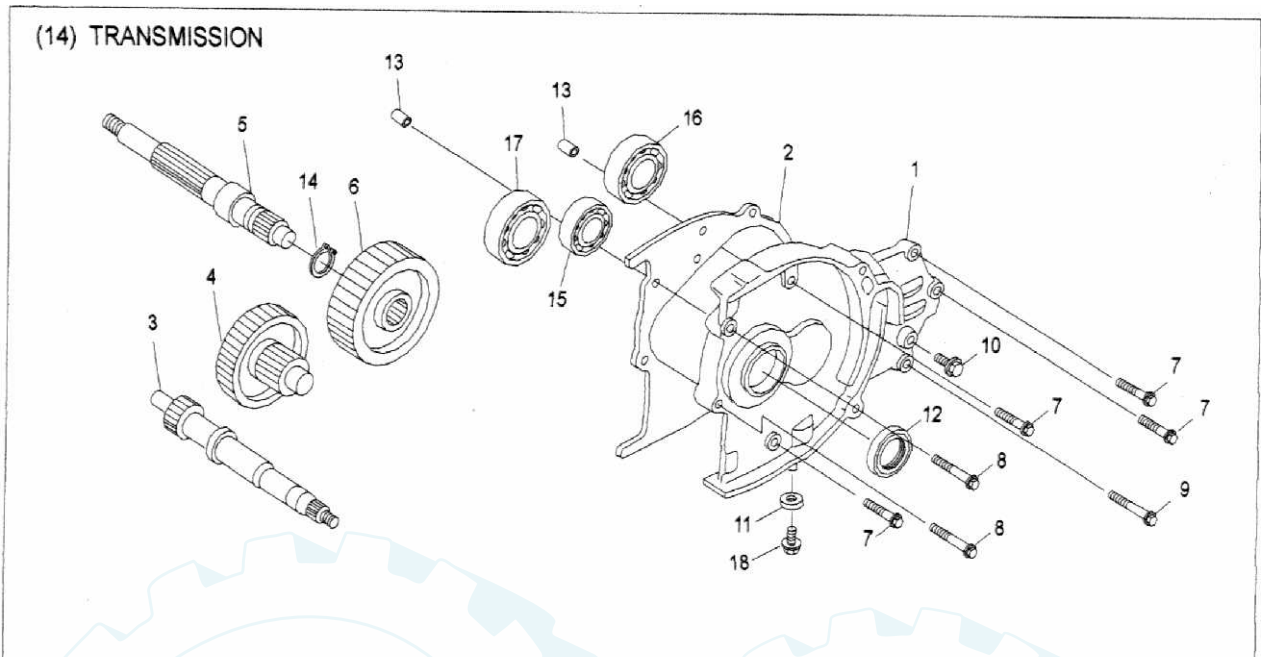

Shining 125
Art. Nr.: 99388

Getriebe

ERING
Blatt 1 von 2

ITEM	PARTS NUMBER	PARTS NAME	Q'TY	PRICE/@	NOTE
1	2130A-SN-0000	Cover Assy, Main Axle	1	3.03	
2	21395-SN-0000	Gasket, Main Axle Cover	1	0.29	
3	23411-SN-0000	Drive Axle	1	5.16	15T
4	23420-SN-0000	Drive Axle Comp	1	6.41	16T 44T
5	23431-SN-0000	Main Axle	1	3.68	
6	23432-SN-0000	Driven Gear	1	4.33	47T
7	P96001-06028	Bolt, Flange	4		M6*28
8	P96001-06035	Bolt, Flange	2		M6*35
9	P96001-06040	Bolt, Flange	1		M6*40
10	P90103-08012	Bolt, Special	1		M8
11	P90474-08000	Washer	1		M8
12	P91202-20326	Oil Seal	1	0.2	20*32*6
13	P94301-08014	Pin, Dowel	2	0.08	M8*14
14	P94510-02000	Circlip	1		M20
15	P96100-62020	Bearing	1	0.87	6202
16	P96100-62030	Bearing	1	1.01	6203