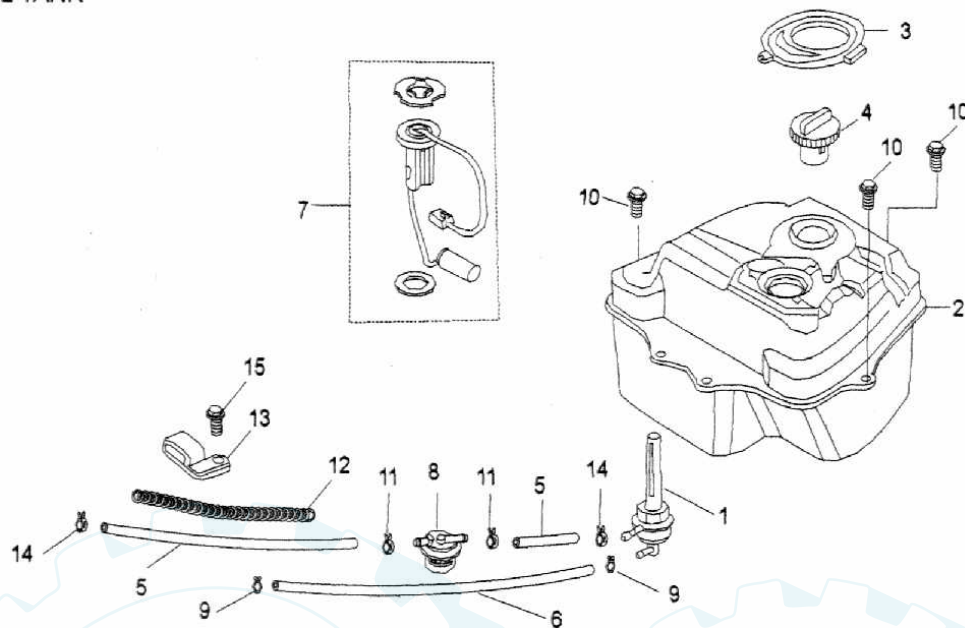

Shining 125
Art. Nr.: 99388

Benzintank

ERING
Blatt 1 von 1

(31) FUEL TANK

TEM	PARTS NUMBER	PARTS NAME	Q'TY	PRICE/@	NOTE
1	44500-SN-0000	Fuel Cock Assy	1	2.38	
2	44110-SN-0000	Fuel Tank Comp	1	5.93	
3	44141-SN-0000	Seal Comp, Fuel Tank	1	0.23	
4	44120-SN-0000	Cap Assy	1	1.65	
5	41802-SN-0000	Tube, Fuel	1	0.7	
6	41803-SN-0000	Tube Comp, Vacuum	1	0.48	
7	88575-SN-0000	Fuel level sensor Assy	1	4.2	
8	44510-SN-0000	Cleaner, Fuel	1	0.35	
9	10700-SN-0000	Clamp, Tube	2		
10	P96001-06012	Bolt, Flange	3		M6*12
11	10800-SN-0000	Clamp, Tube(Gold)	2	0.043	
12	48486-SN-0000	Spring, Compression	1	0.42	
13	10810-SN-0000	Clamp, Fuel Tube	1		
14	10801-SN-0000	Clamp, Tube(Silver)	2		
15	P90006-05012	Bolt,Flange	1		M5*12