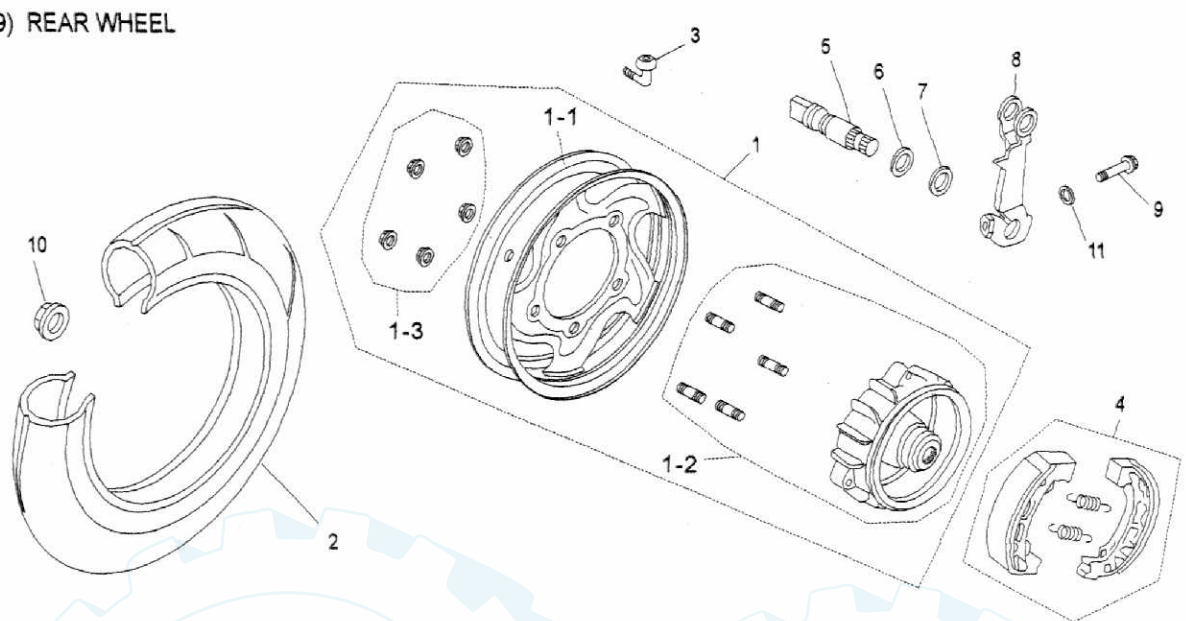

Shining 125
Art. Nr.: 99388

Hinterrad

Blatt 1 von 1

29) REAR WHEEL

ITEM	PARTS NUMBER	PARTS NAME	Q'TY	PRICE/@	NOTE
1	55280-SN-0000	Rear Wheel Comp	1	19.93	3.50*12
2	55000-SN-0000	Tire	1	14.34	
3	55011-SN-0000	Valve, Rim	1	0.48	
4	55356-SN-0000	Brake Shoe Set	1	2.6	
5	55451-SN-0000	Cam, RR. Brake	1	0.72	
6	P91304-11313	O Ring	1	0.03	11.3*1.3
7	P91303-13110	O Ring	1	0.03	13.1*10
8	55455-SN-0000	Arm Comp, RR. Brake	1	0.75	
9	P90020-06032	Bolt, Flange	1		M6*32
10	P90309-16000	Nut, Flange	1		M16
11	P90447-61152	Washer, Spring	1		M6
1-1	55280-SN-0100	Rim, Rear Wheel	(1)	8.67	
1-2	55280-SN-0200	Drum, Rear Wheel	(1)	9.32	
1-3	P90309-08000	Safety Nut	(4)	0.082