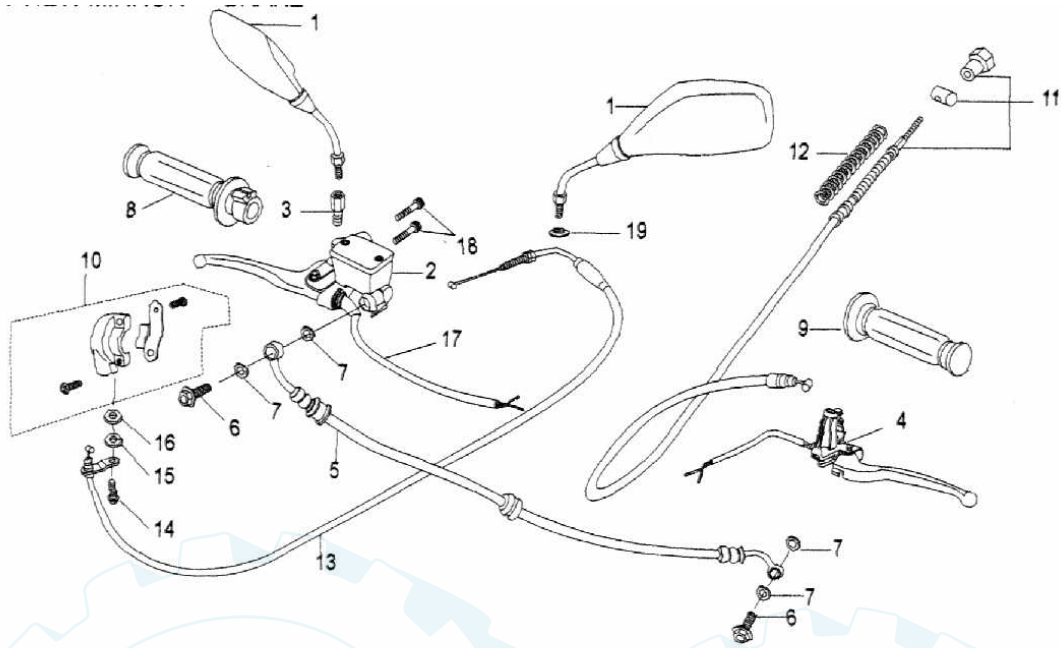

Shining 125
Art. Nr.: 99388

Spiegel und Bowdenzüge

Blatt 2 von 2

EM	PARTS NUMBER	PARTS NAME	Q'TY	PRICE/@	NOTE
15	P90447-58715	Washer, Spring	1		M5
16	P90448-51010	Washer	1		M5
17	58750-SN-0000	Front Stop Switch Assy	1	0.78	
18	P90005-06025	Screw, Pan Head	2		M6*25
19	66282-SN-0000	Dust Seal	1