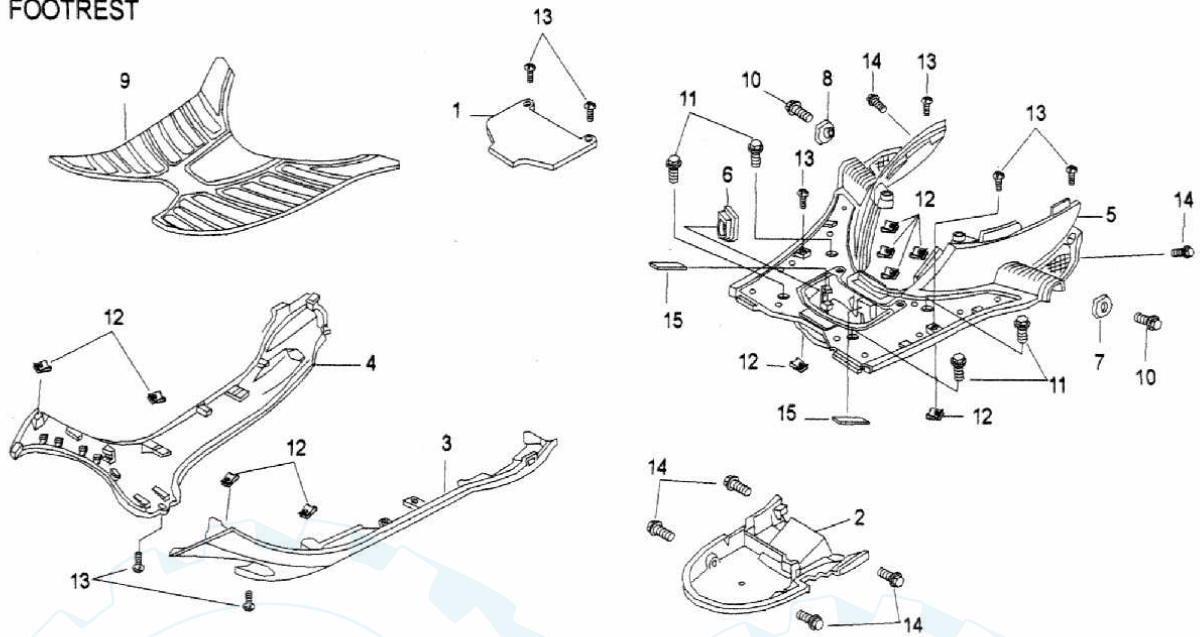

Shining 125
Art. Nr.: 99388

Trittbrett

ERING
Blatt 1 von 1

(24) FOOTREST

ITEM	PARTS NUMBER	PARTS NAME	Q'TY	PRICE/@	NOTE
1	62129-SN-0000	Cover, Battery	1	0.39	
2	68385-SN-0000	Cover, Lower Fender	1	1.21	
3	61719-SN-0000	Mole, Fr. L. Side Cover	1	3.73	
4	61729-SN-0000	Mole, Fr. R. Side Cover	1	3.73	
5	67481-SN-0000	Floor, Footrest	1	2.5	
6	67482-SN-0000	Grommet, Footrest	1	0.11	
7	47412-SN-0000	End L. Pillion Step	1	0.12	
8	47422-SN-0000	End R. Pillion Step	1	0.12	
9	67483-SN-0000	Mat	1	1.56	
10	P90005-06035	Screw, Pan Head	2		M6*35
11	P96002-06020	Bolt, Flange	4		M6*20
12	P95010-05000	Nut, Spring	10		M5
13	P93903-05015	Screw, Tapping	8		M5*15
14	P90009-06016	Bolt, Flange	6		M6*16
15	62130-SN-0000	Band, Battery	2	0.26