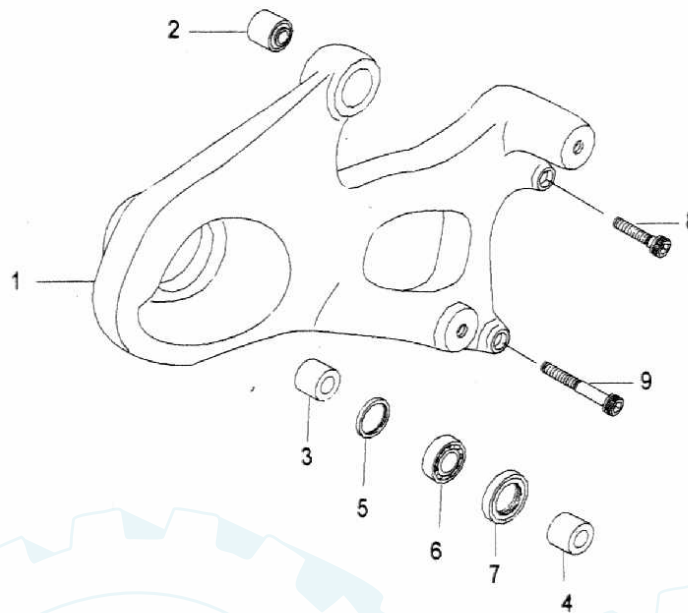

Shining 125
Art. Nr.: 99388

Halterung

Blatt 1 von 1

(37) REAR ARM

ITEM	PARTS NUMBER	PARTS NAME	Q'TY	PRICE/@	NOTE
1	14620-SN-0000	Rear Arm	1	9.1	
2	11203-SN-0000	Bush, RR Cushion Under Rubber	1	0.26	
3	14621-SN-0000	Collar, Inner Rocker Arm	1	0.6	17*28*25
4	14622-SN-0000	Collar, Outer Rocker Arm	1	4.03	17*26*13
5	P91203-28354	Oil Seal(Yellow Oil)	1	0.17	28*35*4
6	P96100-62030	Bearing	1	1.01	6203
7	P91204-26428	Oil Seal(Yellow Oil)	1	0.17	26*42*8*9
8	P90001-08045	Screw	1		M8*45
9	P90001-08075	Screw	1		M8*75